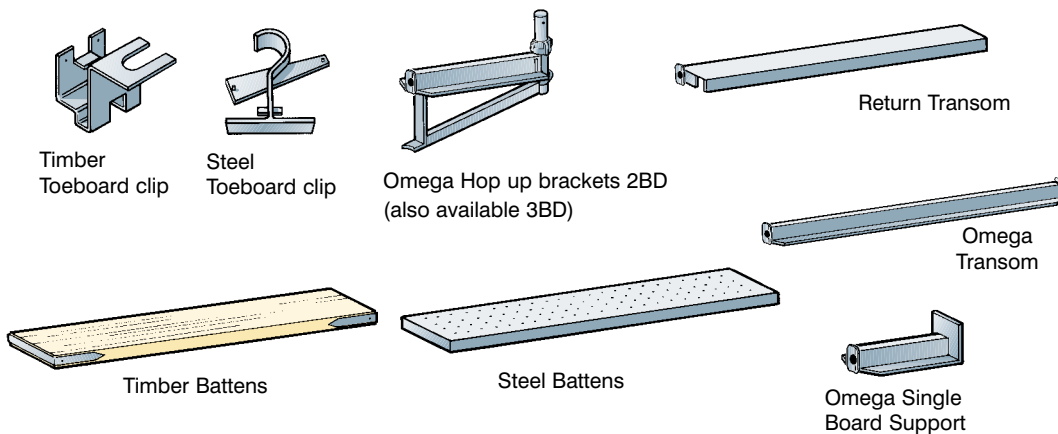

genlok omega components

For further information on erecting and dismantling please refer to the Generation Genlok system erection guide.

freephone 0800 783 8376

Birmingham Tel: 0121 544 3355
Fax: 0121 544 3131

Bristol Tel: 0117 972 4550
Fax: 0117 972 4502

Cardiff Tel: 029 2046 3835
Fax: 029 2046 3246

Chelmsford Tel: 01245 227771
Fax: 01245 226111

Edinburgh Tel: 01506 863864
Fax: 01506 863916

Glasgow Tel: 0141 647 6969
Fax: 0141 647 5851

Leeds Tel: 0113 277 8822
Fax: 0113 277 9977

London Tel: 020 7473 6056
Fax: 020 7473 2077

Newcastle Tel: 0191 492 1190
Fax: 0191 411 1148

Northampton Tel: 01604 580 444
Fax: 01604 580 487

Southampton Tel: 01489 89 4411
Fax: 01489 894455

Stockport Tel: 0161 477 0131
Fax: 0161 477 7618

Taplow Tel: 01628 673835
(Thames Valley) Fax: 01628 634788

Generation
hire & sale

Trinity Street, Off Tat Bank Road,
Oldbury, West Midlands. B69 4LA.
Tel. 0121 543 2950
Fax. 0121 543 2951
E mail. sales@generationuk.co.uk