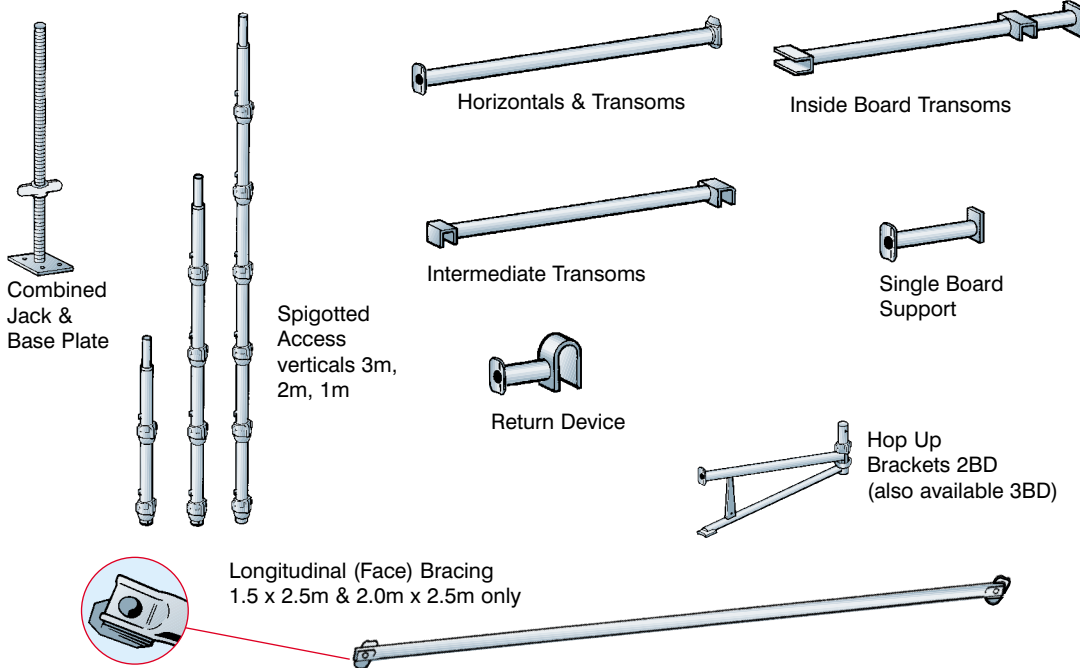

genlok components