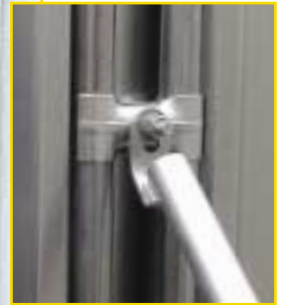

Generation hoarding panels

Strong heavy duty couplers ensure security

Accessories available to ensure stability in windy site conditions

Infill channel and ground skirts for complete privacy

HEAVY DUTY
panel
& frame

SMART
galvanised
panel finish

LONGER LIFE
greater
durability

GREATER
security
& stability

Generation hoarding panels

Generation Heavy Duty steel hoarding panels can be quickly and simply erected to form a solid, secure panel system. The perfect solution for prevention of unauthorised access, perimeter fencing and privacy requirements.

Galvanised panel finish
(can be powder coated to customer requirements)

0.85mm panel thickness
(alternative thicknesses available)

Size 2m x 2.2m

Pedestrian and vehicle gates available

Accessories available to ensure stability in windy site conditions